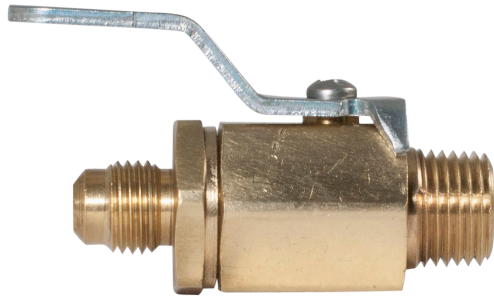

# 350 Series

## 2-Way Miniature Ball Valve

Anderson Brass Miniature Ball Valves are designed with an exclusive stem seal that never needs tightening. These valves provide reliability and quality in compact sizes, ideal for tight and confined spaces. Applications include instrumentation, gas sampling systems, high pressure gauges, test stands, hydraulic pneumatic service lines on capital equipment.

Pressure Rating: up to 1,000 PSI

Temperature Rating: -40°F - 300°F

- Forged, ASTM B-16 corrosive-resistant brass bar stock body
- Quarter-Turn handle design for instantaneous on-off operation
- Blow out proof stem
- 1/4" diameter orifice
- FKM stem seal
- Nickel plated brass ball