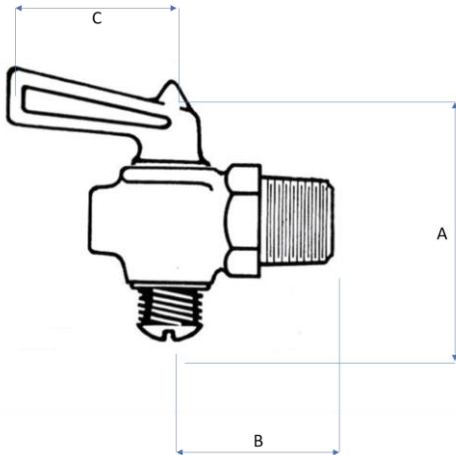

30 Series

Drain Valve

Instantaneous off-on operation with 360° rotation. The lapped brass body and plug are individually mated, providing an excellent quality, low friction valve. Valves are extensively used for water process piping and air supply systems.

- 90° rotation available

Pressure Rating:

30 P.S.I.

Temperature Rating:

-40° to 250° F

Part No.	A	B	C
30C-J	1.75	0.97	1.00
30C-L	1.88	1.03	1.00
30C-N	2.31	1.22	1.12
30C-P	2.63	1.44	1.50

Part No.	
30C-J	1/8"
30C-L	1/4"
30C-N	3/8"
30C-P	1/2"