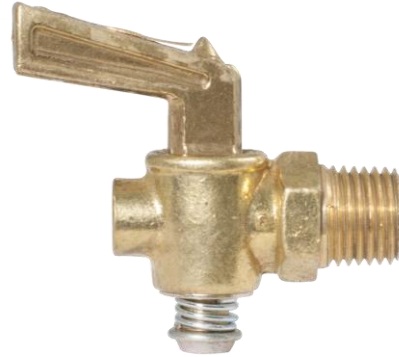

30 Series

Drain Valve

Instantaneous off-on operation with 360° rotation. The lapped brass body and plug are individually mated, providing an excellent quality, low friction valve. Valves are extensively used for water process piping and air supply systems.

- 90° rotation available

Pressure Rating:

30 P.S.I.

Temperature Rating:

-40° to 250° F

Part No.	A	B	C
30C-J	1.75	0.97	1.00
30C-L	1.88	1.03	1.00
30C-N	2.31	1.22	1.12
30C-P	2.63	1.44	1.50

Part No.	
30C-J	1/8"
30C-L	1/4"
30C-N	3/8"
30C-P	1/2"